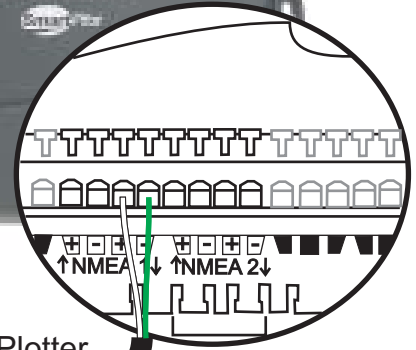

Raymarine Smartpilot Course Computer

Seatack

NMEA from Pilot to Plotter

	<b>Title :</b>	NMEA Suggestion - Raymarine S2 Smartpilot and C-Series Plotter
	<b>Date :</b>	May 2008
This drawing is a guide only and Tacktick can take no responsibility for other manufactures' update and changes		